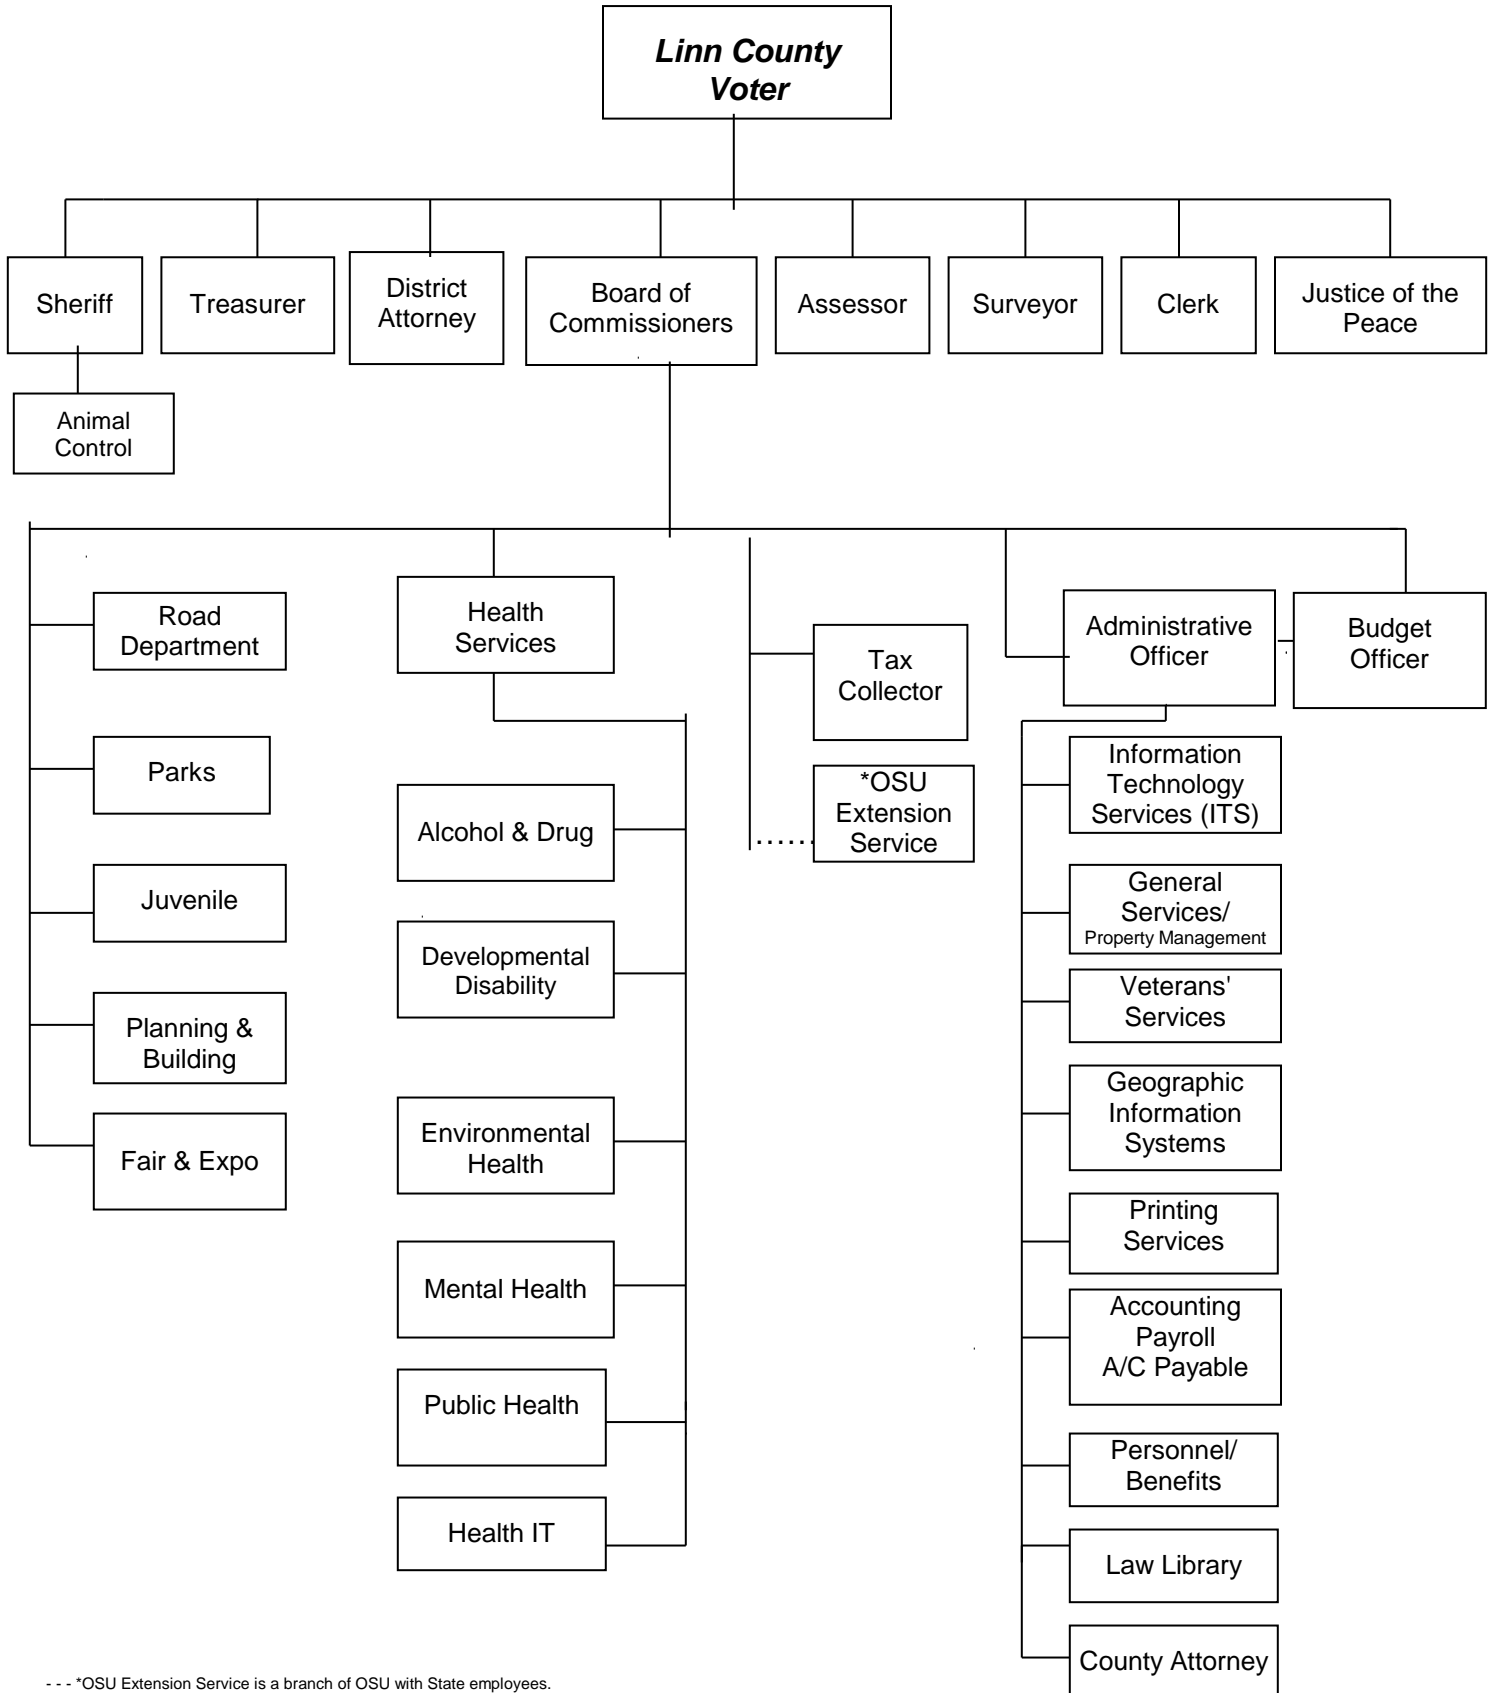

LINN COUNTY, OREGON

Organization Chart

06-03-2021

--- *OSU Extension Service is a branch of OSU with State employees.
06-03-2021